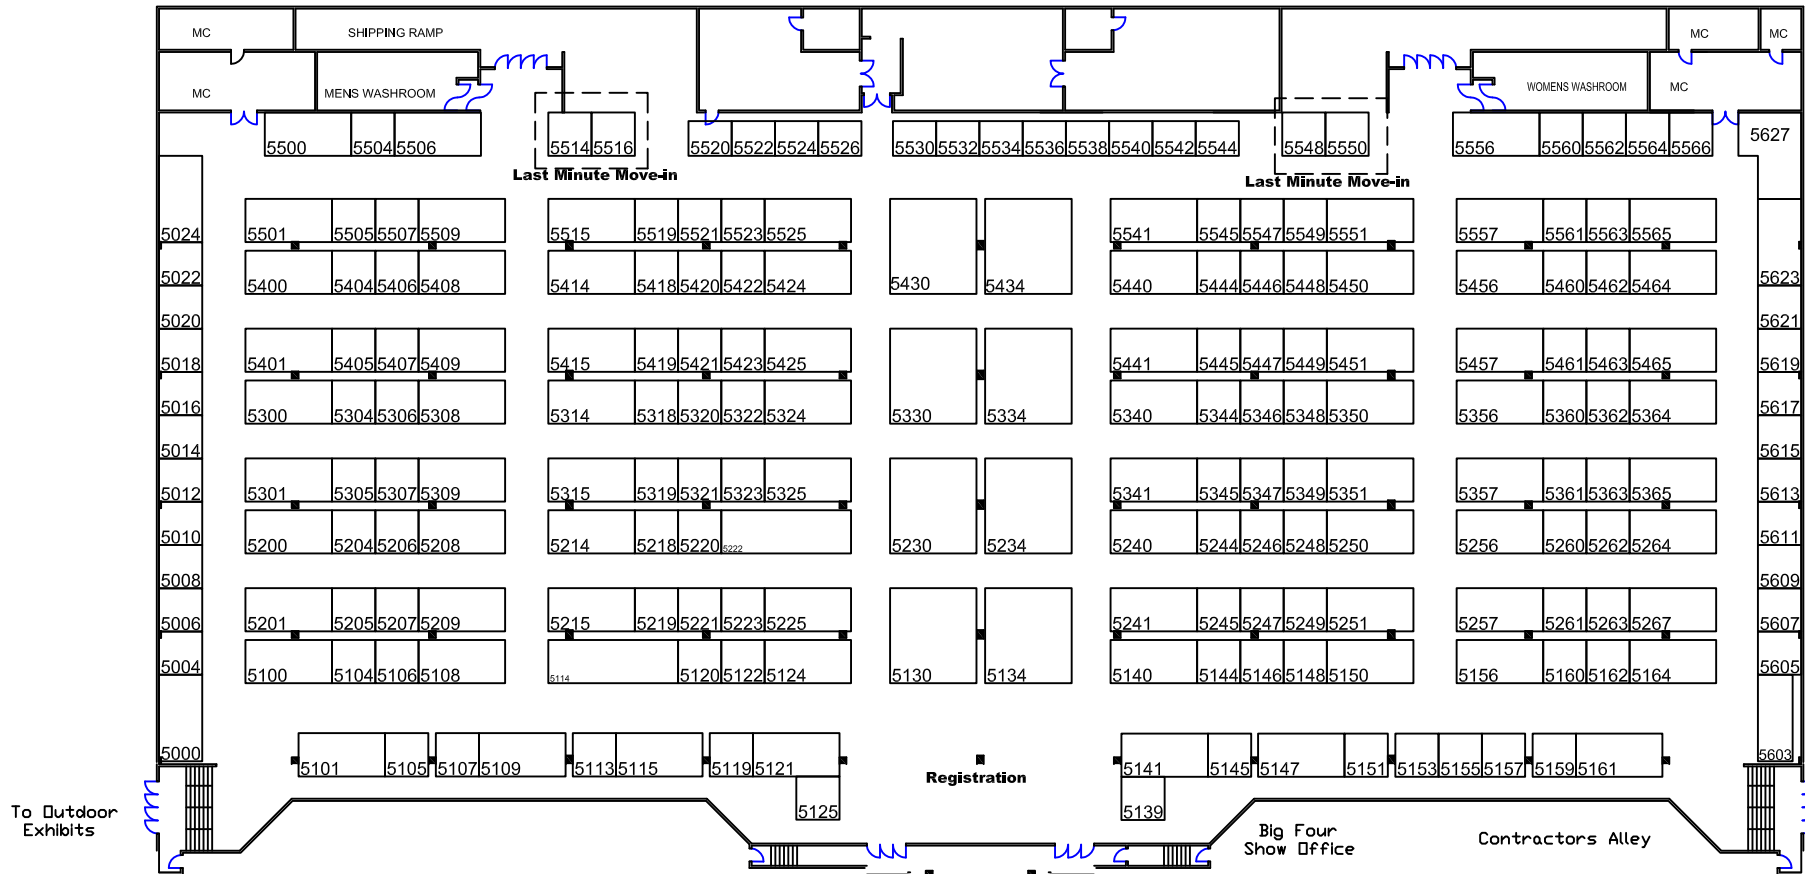

2014 GLOBAL PETROLEUM SHOW

GLOBAL PETROLEUM SHOW

June 10 -12, 2014
Lower Big Four
Stampede Park, Calgary, AB, Canada

Over Head Door
9' W x 8' H

dmg :: events
Floor Plan Subject to Change
Updated: May 31, 2012

Ceiling Height 11'	Flooring	■ Columns - 1' 8" x 1' 8"
	Maximum Weight - 150 lb/ft2	1' 8" x 2'
	Type - Concrete