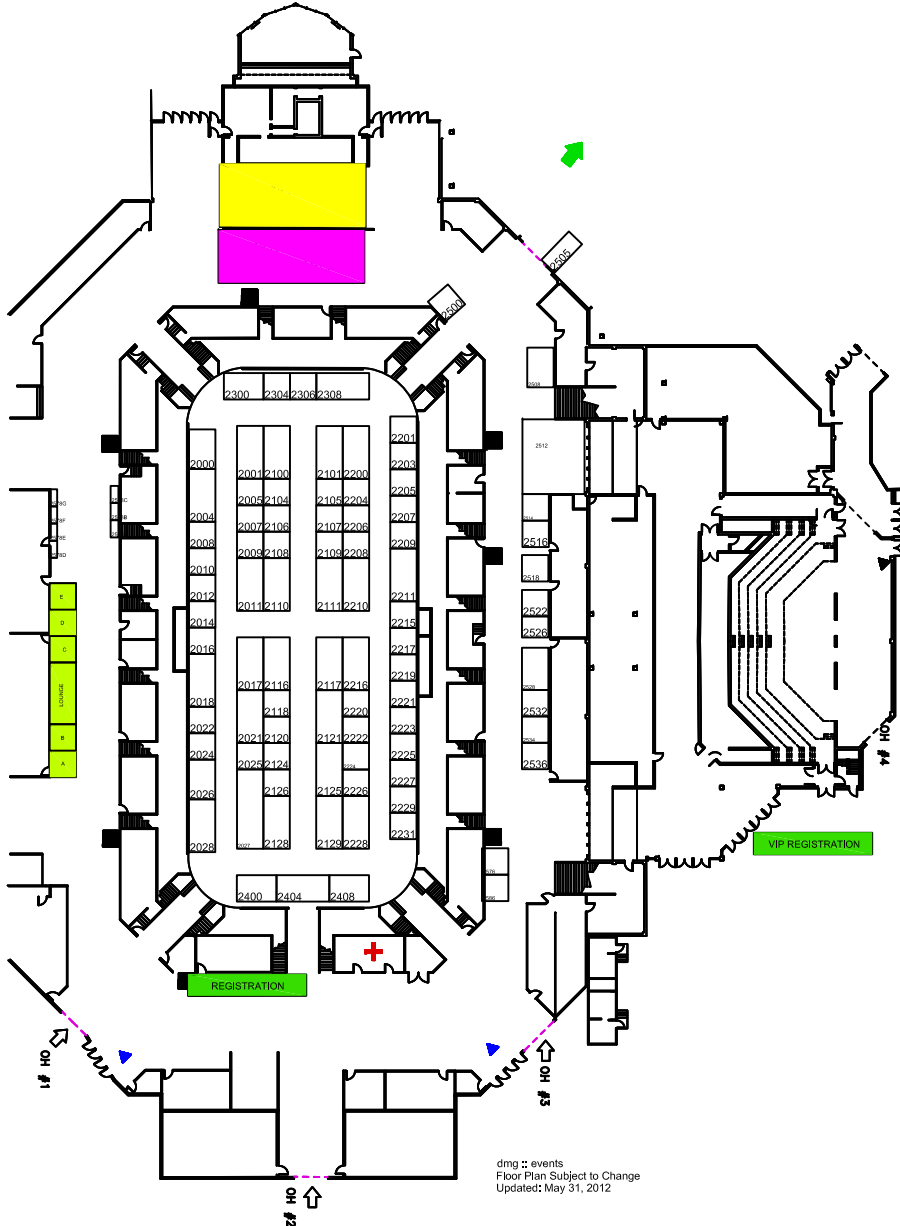

2014 GLOBAL PETROLEUM SHOW

GLOBAL PETROLEUM SHOW

June 10 -12, 2014

Corral and International Energy Marketplace
Stampede Park, Calgary, AB, Canada