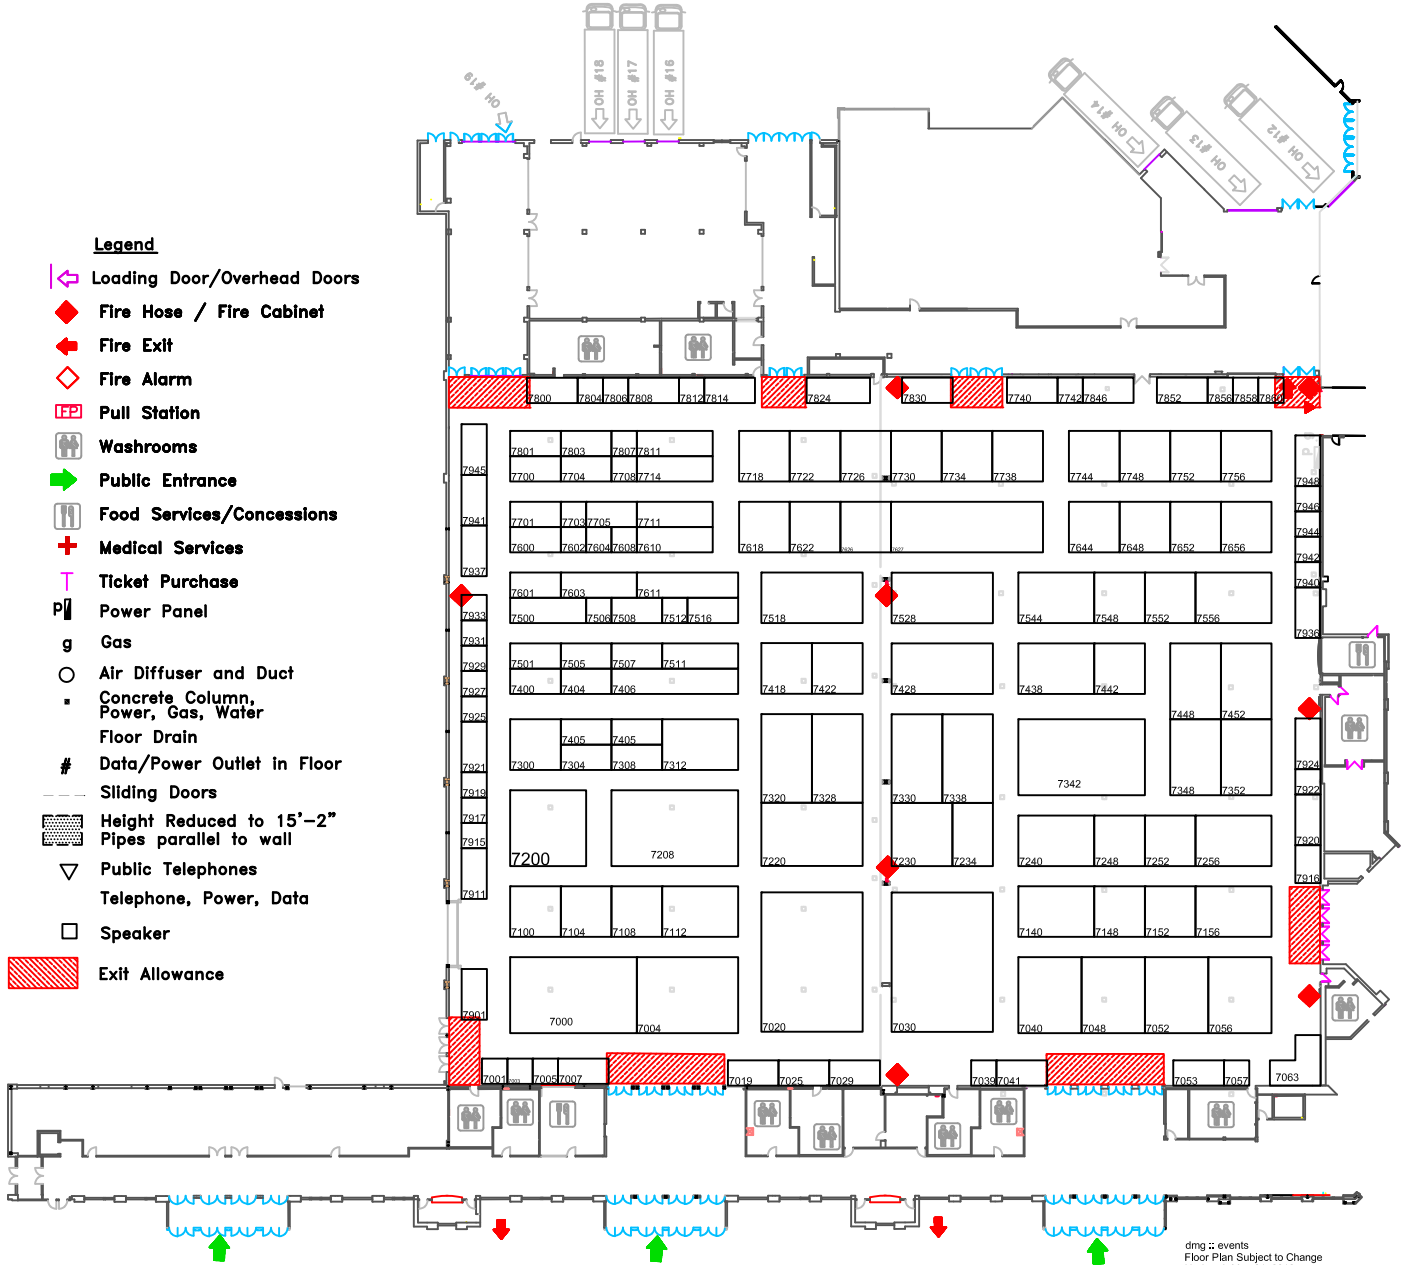

2014 GLOBAL PETROLEUM SHOW

GLOBAL PETROLEUM SHOW
June 10 -12, 2014
Halls DE
Stampede Park, Calgary, AB, Canada