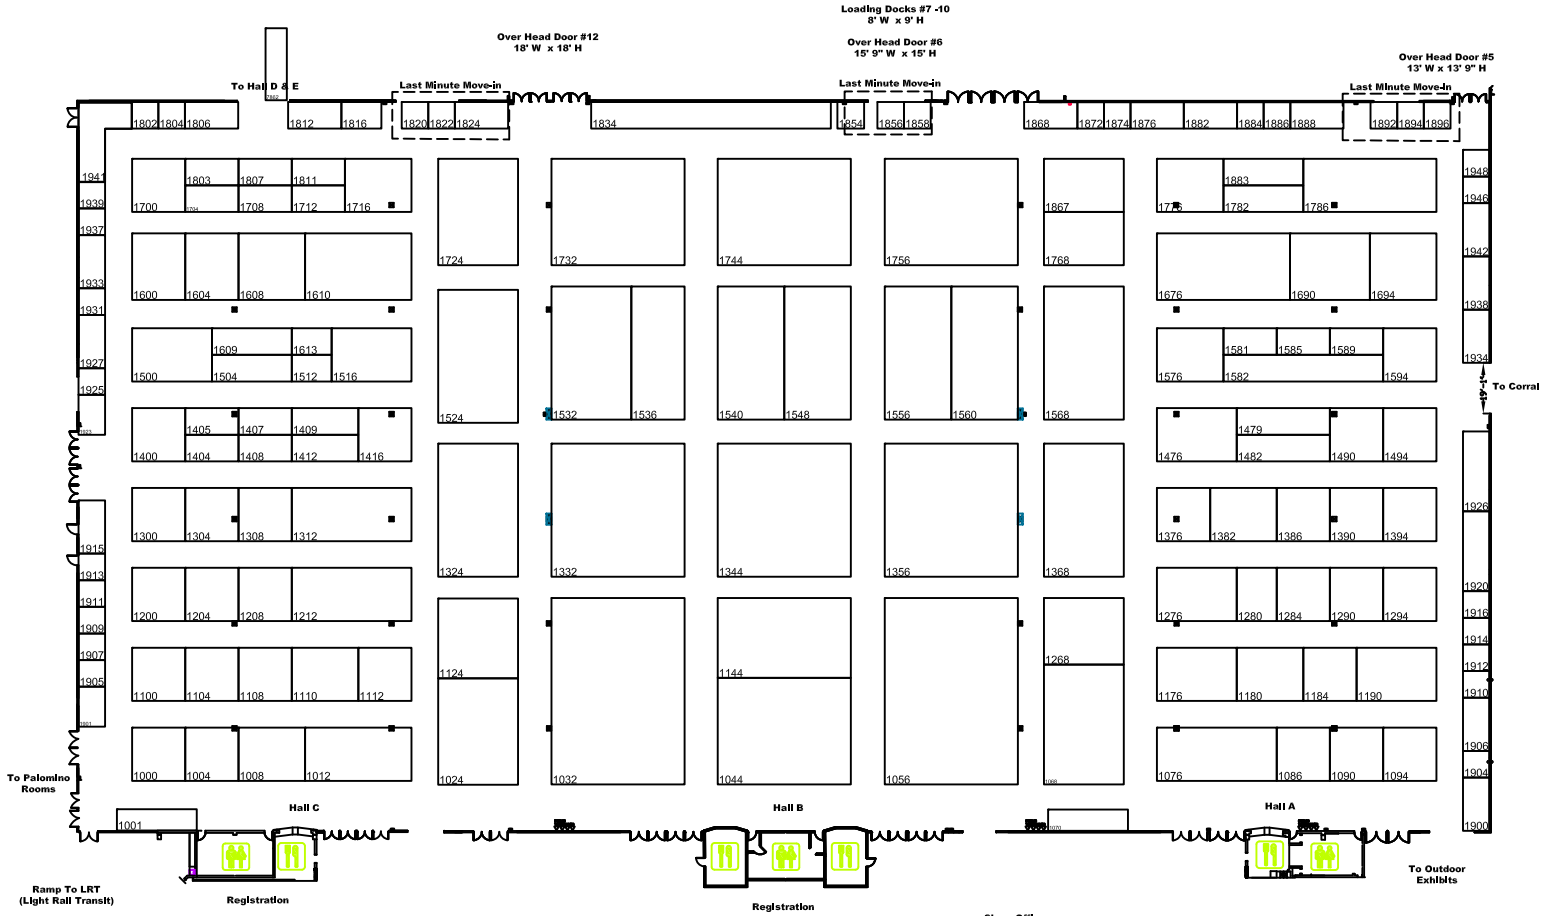

2014 GLOBAL PETROLEUM SHOW

GLOBAL PETROLEUM SHOW
June 10 -12, 2014
Halls ABC
Stampede Park, Calgary, AB, Canada

dmg :: events
Floor Plan Subject to Change
Updated: May 31, 2012