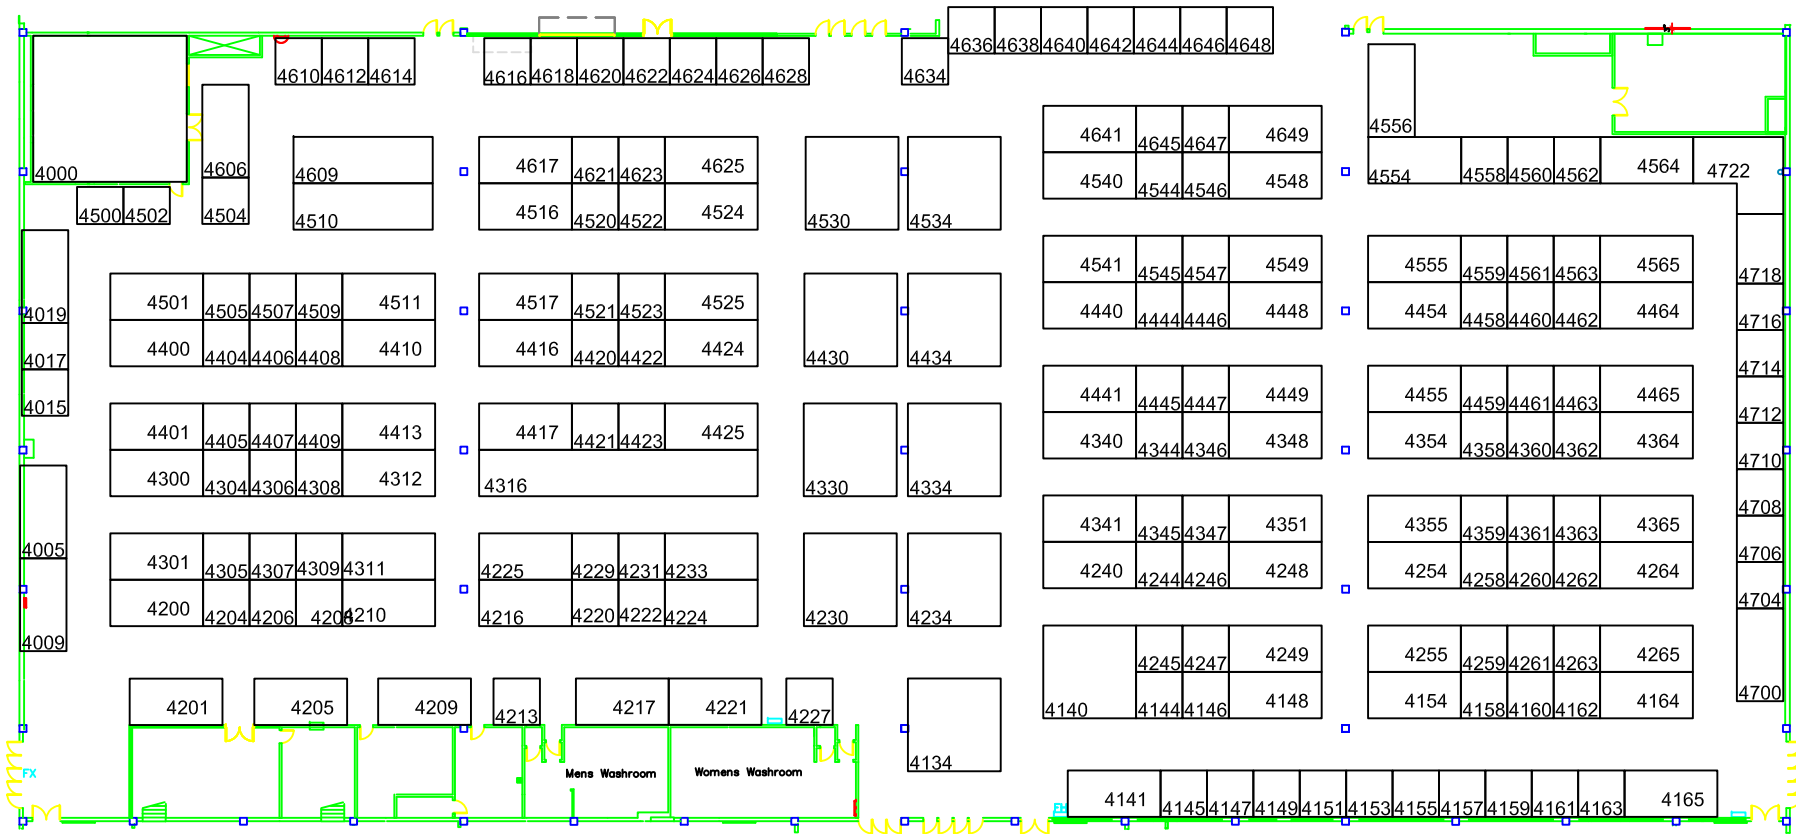

2014 GLOBAL PETROLEUM SHOW

GLOBAL PETROLEUM SHOW

June 10 -12, 2014
Upper Big Four
Stampede Park, Calgary, AB, Canada

dmg :: events
Floor Plan Subject to Change
Updated: May 31, 2012