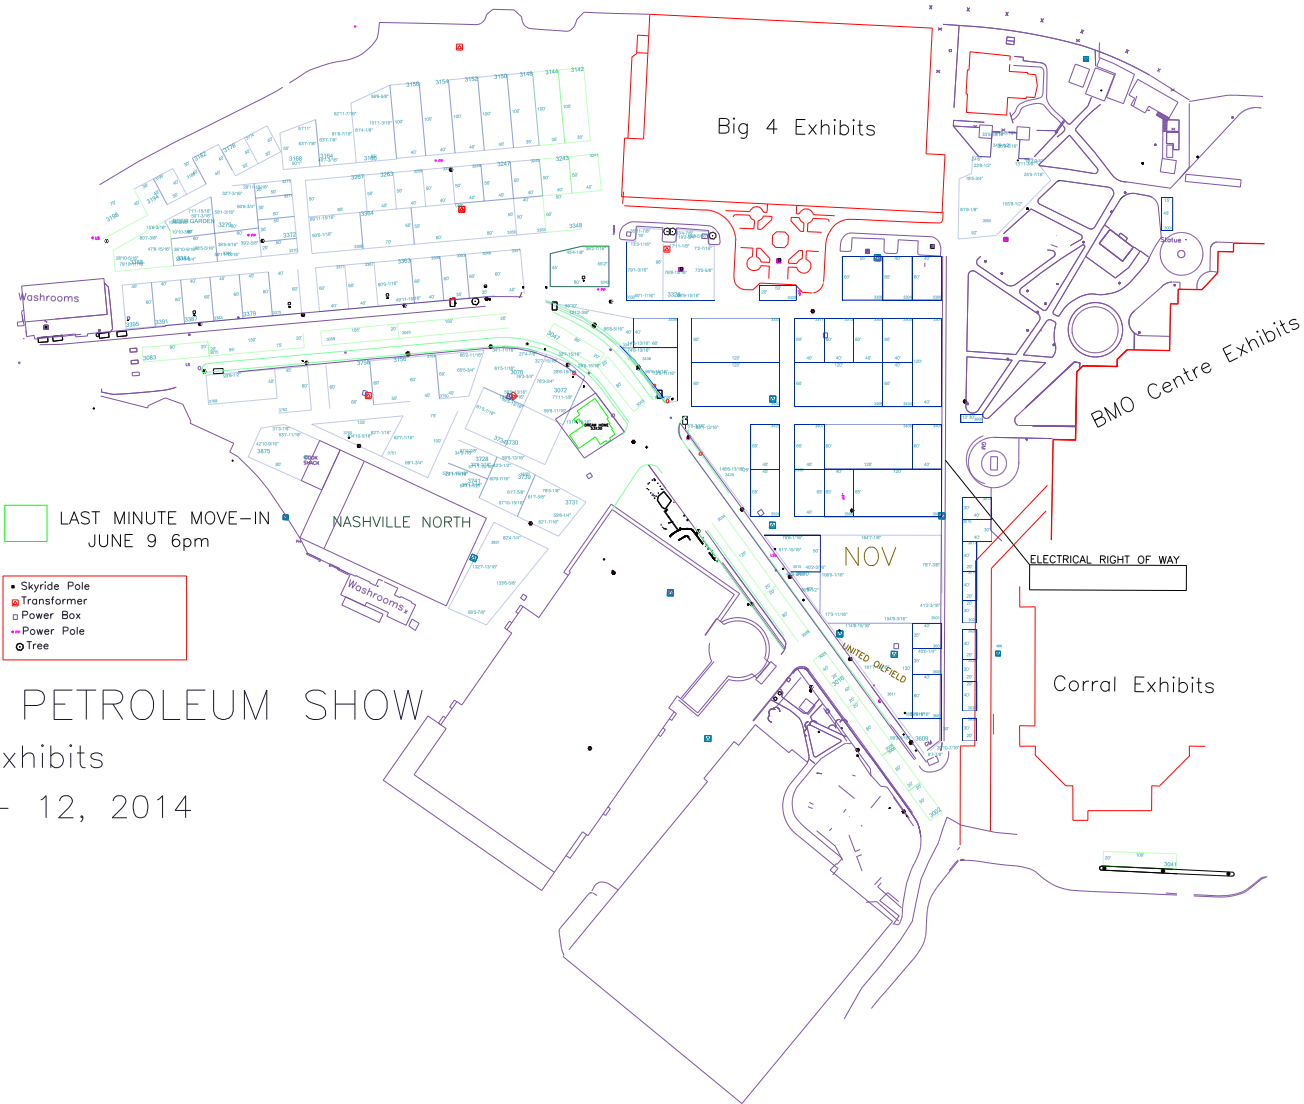

# 2014 GLOBAL PETROLEUM SHOW

GLOBAL PETROLEUM SHOW  
 June 10 -12, 2014  
 Halls DE  
 Stampede Park, Calgary, AB, Canada

dmg :: events  
 Floor Plan Subject to Change  
 Updated: May 31, 2012

# GLOBAL PETROLEUM SHOW

June 10 -12, 2014  
Upper Big Four  
Stampede Park, Calgary, AB, Canada

dmg :: events  
Floor Plan Subject to Change  
Updated: May 31, 2012

## GLOBAL PETROLEUM SHOW

June 10 -12, 2014

Corral and International Energy Marketplace  
Stampede Park, Calgary, AB, Canada

LAST MINUTE MOVE-IN  
 JUNE 9 6pm

- Skyride Pole
- ⊠ Transformer
- Power Box
- ⊕ Power Pole
- Tree

## Outdoor Exhibits

June 10 – 12, 2014

Big 4 Exhibits

BMO Centre Exhibits

Corral Exhibits

NASHVILLE NORTH

NOV

UNITED OILFIELD